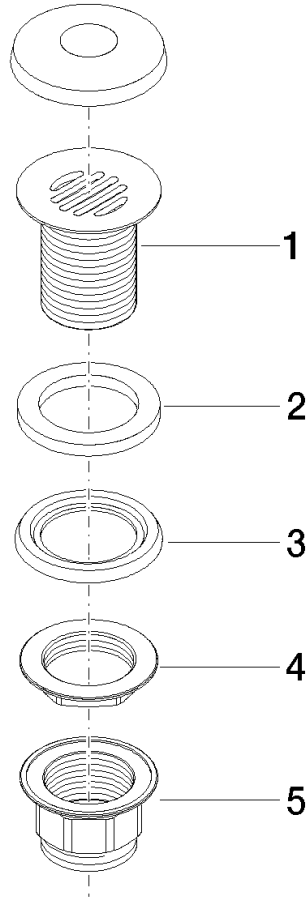

10 110 970

Fits: IMO, LULU, MADISON, MEM, TARA,
CL.1, LISSÉ, VAIA, META, CYO

	Light Gold	10 110 970-26
	Chrome	10 110 970-00
	Brushed Platinum	10 110 970-06
	Platinum	10 110 970-08
	Durabress (23kt Gold)	10 110 970-09
	Dark Chrome	10 110 970-19
	Brushed Light Gold	10 110 970-27
	Brushed Durabress (23kt Gold)	10 110 970-28
	Matte Black	10 110 970-33
	Brushed Bronze	10 110 970-42
	Brushed Champagne (22kt Gold)	10 110 970-46
	Champagne (22kt Gold)	10 110 970-47
	Brushed Chrome	10 110 970-93
	Brushed Dark Platinum	10 110 970-99

Grated waste 1 1/4" - Light Gold

IMO

10 110 970

Only suitable for sinks without an overflow.

10 110 970

10 110 970

Parts for other finishes can be found here: [Chrome](#)

Spare parts list

No.	Item Number	Name	Quantity used	Delivery time
1	09 11 01 025-26	cup	1	60
2	09 14 05 039 90	seal	1	2
3	09 14 03 025 90	seal	1	2
4	09 23 10 017 90	nut	1	2
5	09 23 10 020-26	nut	1	60